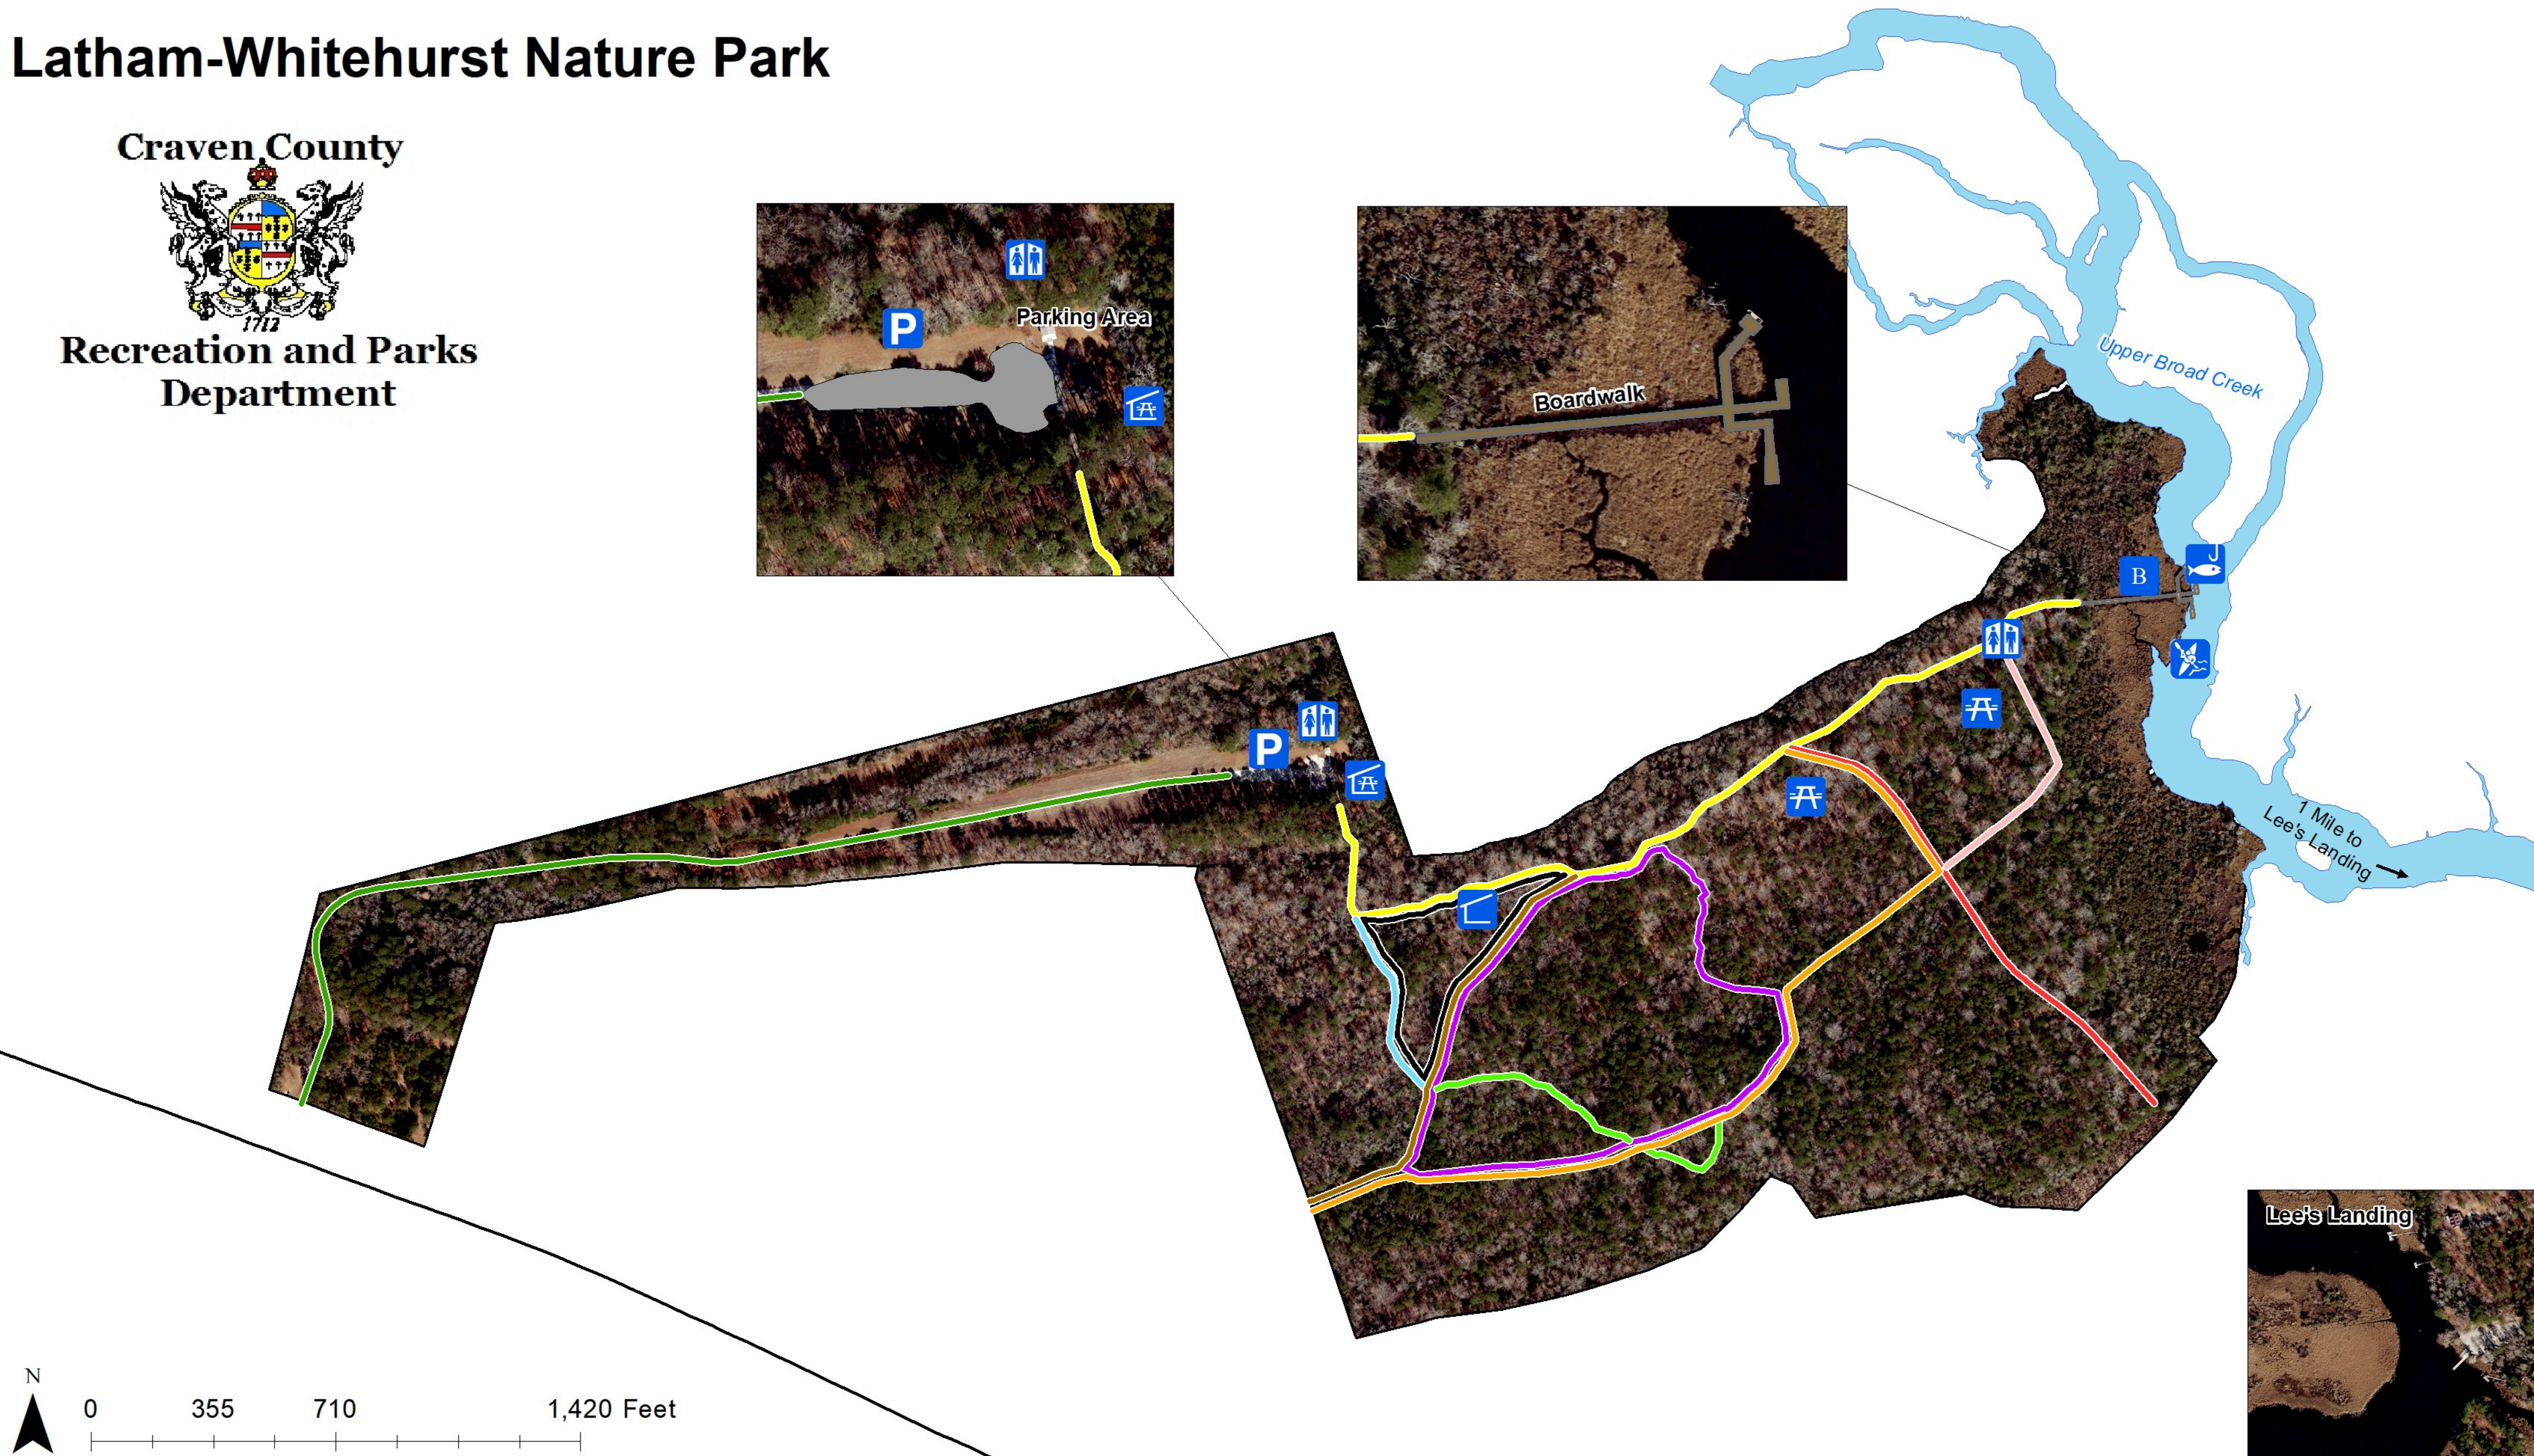

Latham-Whitehurst Nature Park

Craven County

Recreation and Parks Department

Trail Color		
Light Green - 0.18 mi	Pink - 0.16 mi	Yellow - 0.51 mi
Dark Green - 0.61 mi	Red - 0.29 mi	Brown - 0.25 mi
Light Blue - 0.11 mi	Orange - 0.54 mi	Purple - 0.63 mi
	Black - 0.36 mi	

Points of Interest			
Restrooms	Canoe	Gazebo	Parking
Boardwalk	Fishing	Kayak	Picnic
			Sheltered Picnic