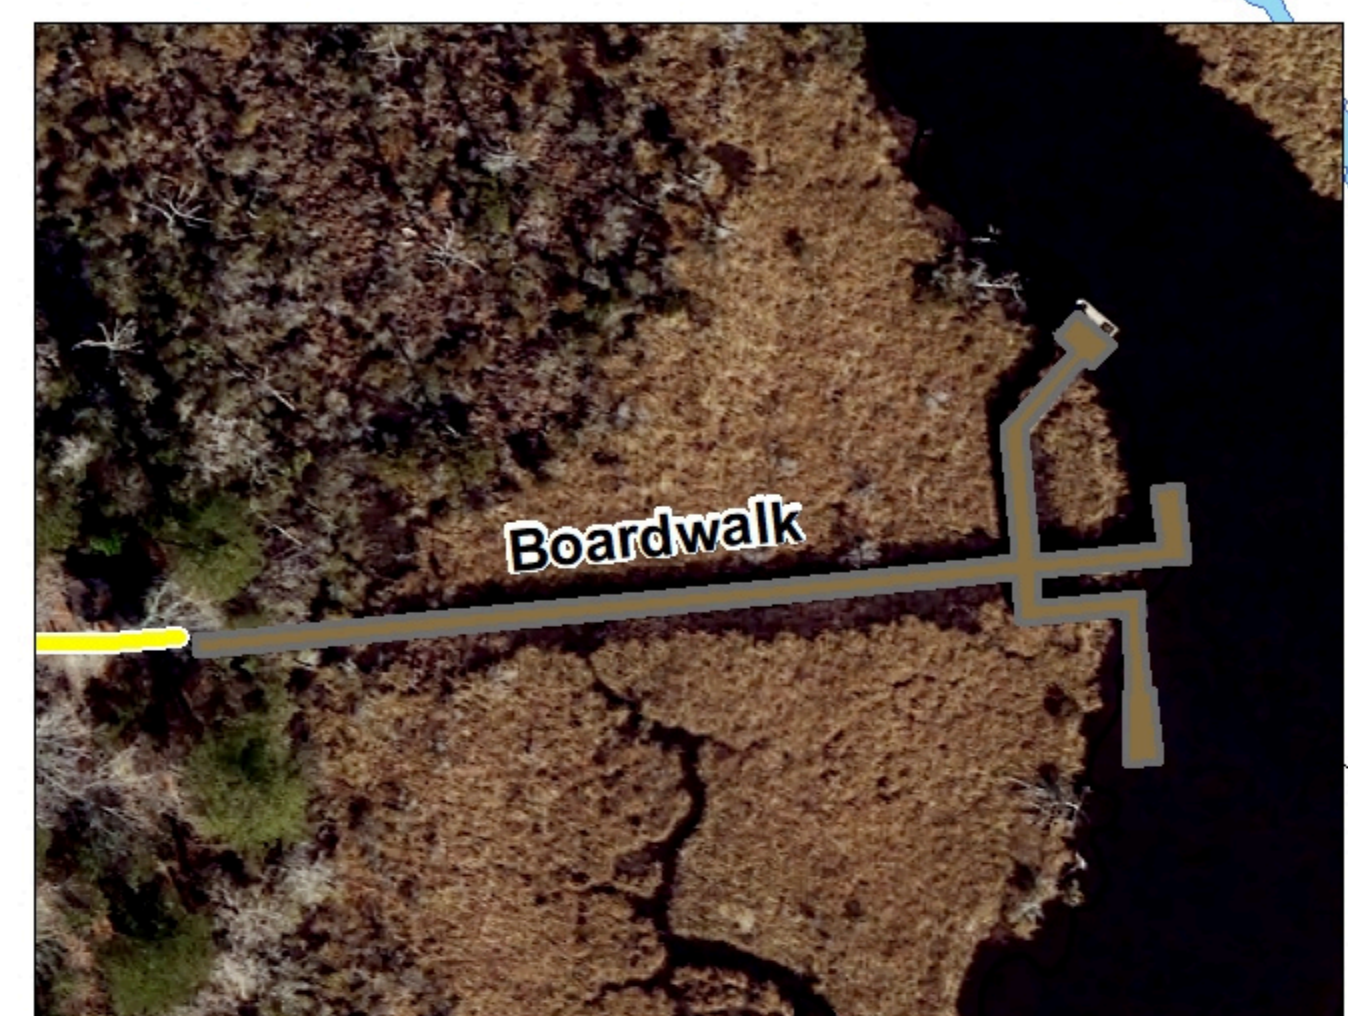

Latham-Whitehurst Nature Park

Craven County

Recreation and Parks Department

Trail Color		
Light Green - 0.18 mi	Pink - 0.16 mi	Yellow - 0.51 mi
Dark Green - 0.61 mi	Red - 0.29 mi	Brown - 0.25 mi
Light Blue - 0.11 mi	Orange - 0.54 mi	Purple - 0.63 mi
	Black - 0.36 mi	

Points of Interest			
Restrooms	Canoe	Gazebo	Parking
Boardwalk	Fishing	Kayak	Picnic
			Sheltered Picnic